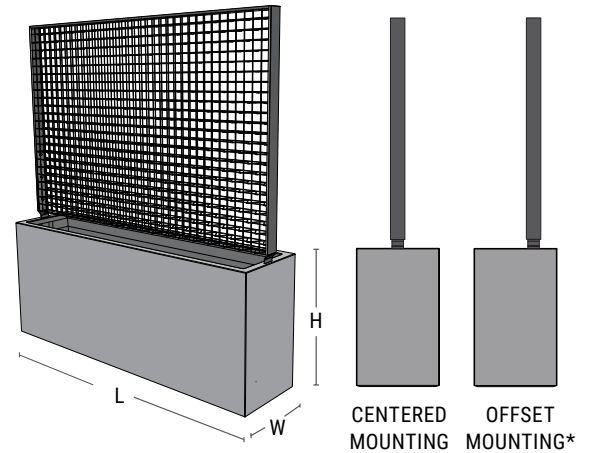

Irrigation

Change Dimension

Accessory Pockets

TourneSeal

Drain Holes

Matching Saucer

Custom Color

# Wilshire Planters, FRP with Greenscreen® Trellis

- Durable, lightweight FRP planter with powder-coated Greenscreen® trellis. 2"W x 2"L x 3"D grid.
- Trellis vertical supports fit into planter lip and are secured with discrete stainless-steel fasteners.
- Trellis is framed on top and sides and extends to planter edge so adjacent planters form a seamless trellis wall.
- Select a Greenscreen Trellis color in addition to a FRP color and texture. Drain holes available upon request.